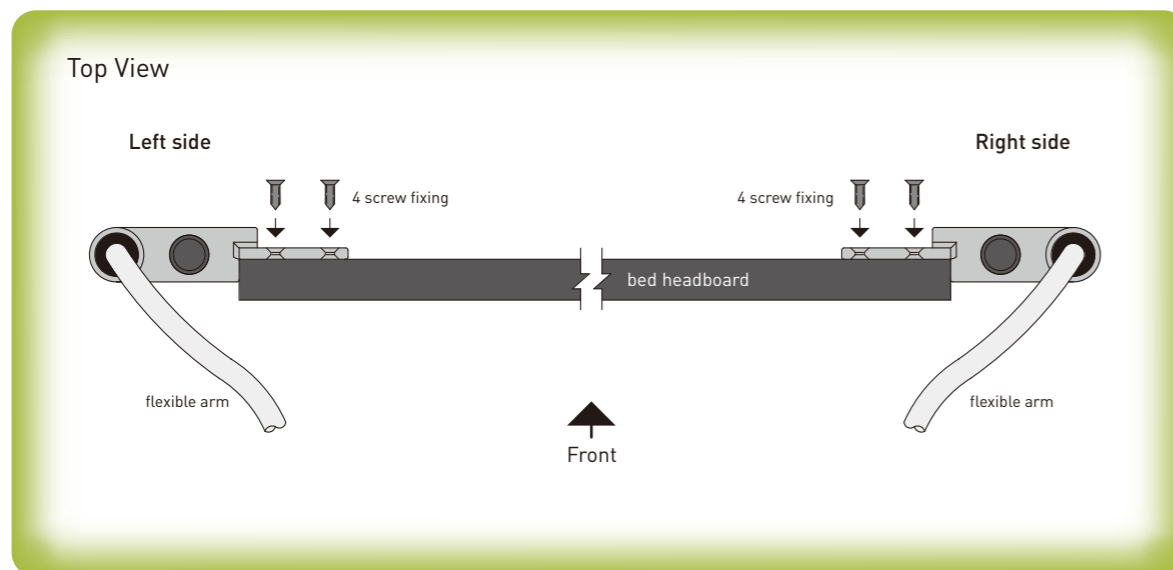

Xtra Bedside LED Reading Light (2.5W) | BS1221L & BS1221R

- Application: bedside, bedroom wall and living room
- Solid aluminium housing, zinc alloy mounting base, screw fixing
- With ADC70IR.1-3 LED power supply and IR sensor switch

Xtra Bedside LED Reading Light (2.5W) | BS1221L & BS1221R

Illustration	Article Code	Model	Description
			arm L. 480mm, neutral white (NW), with hand-waving (touchless) IR sensor lens
	09.426.431	BS1221L-48ABN-NW	brushed stainless, left side mounting
	09.427.431	BS1221R-48ABN-NW	brushed stainless, right side mounting
	09.426.532	BS1221L-48PC-NW	polished chrome, left side mounting
	09.427.532	BS1221R-48PC-NW	polished chrome, right side mounting